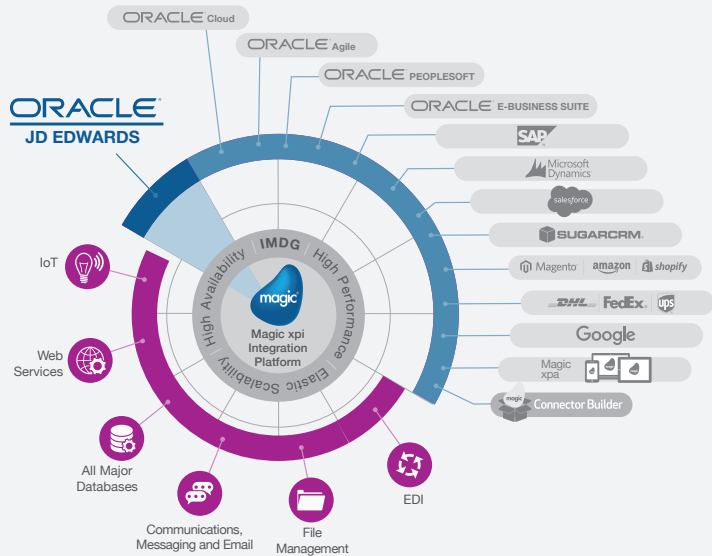

ORACLE Platinum Partner